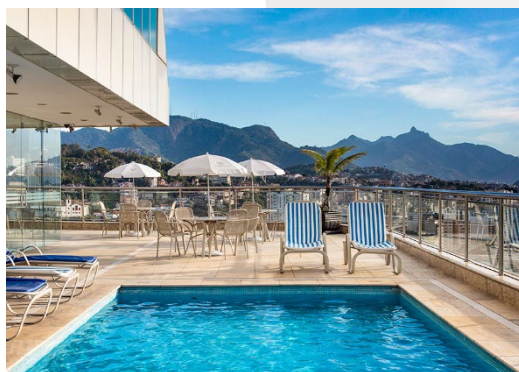

Windsor Asturias Hotel

<https://windsorhoteis.com/hotel/windsor-asturias/?l=EN>

Rua Senador Dantas, 14, 20031-204, Rio de Janeiro, Brazil

+55 (21) 2195-1500